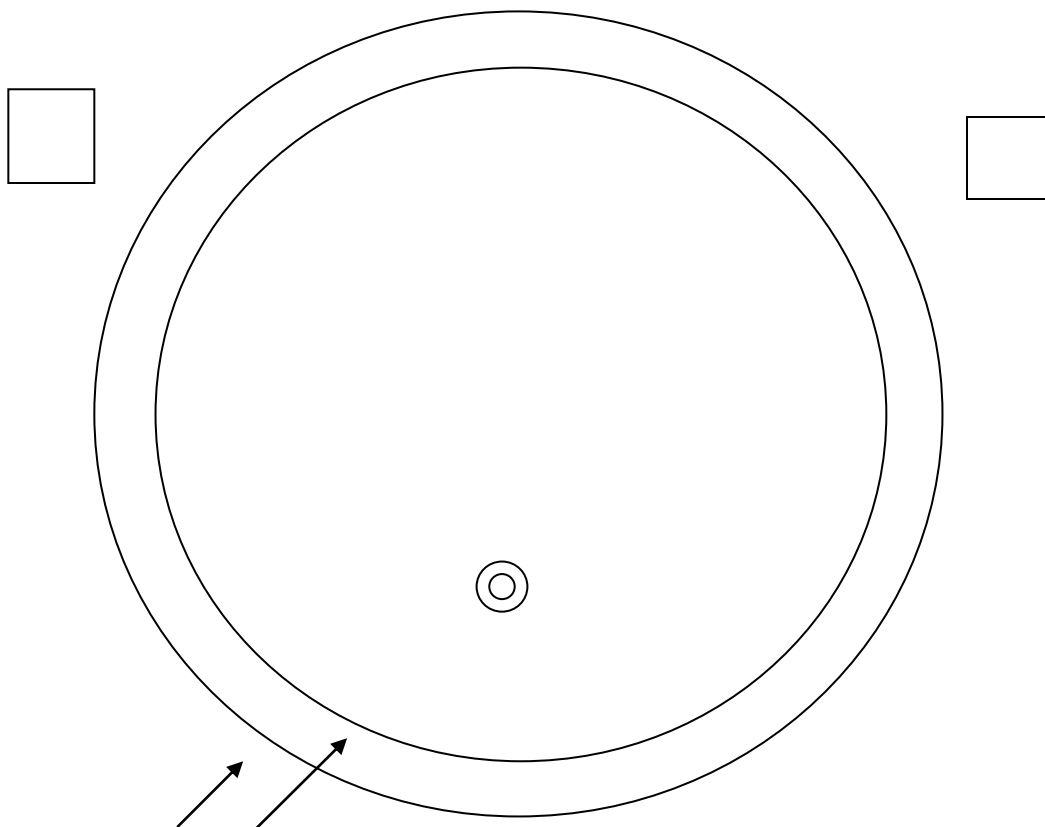

JAM Session

Basic Technical Specifications

Sample Stage Plot – Version 3 (not including live music ensemble)

Artist: Christine Inouye

Genre: Japanese Folk Dance

 Headset Microphone

 Speaker

Chalk Circles drawn on ground. Participants will dance along circles. Additional circles can be drawn with more participants.