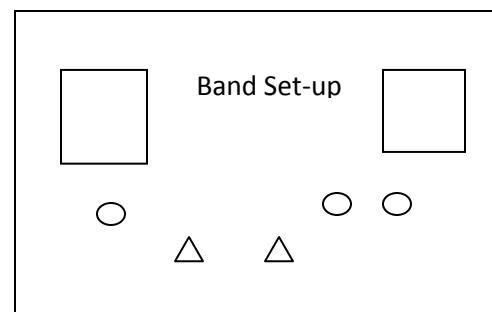

○ Microphone w/ stand for instruments

Chalk Circles drawn on ground. Participants will dance along circles. Additional circles can be drawn with more participants.

Table

JAM Session

Basic Technical Specifications

Sample Stage Plot – Version 2 (including live music ensemble)

Artist: Christine Inouye

Genre: Japanese Folk Dance

⊙ Headset Microphone

□ Speaker

△ Vocal Microphones

○ Microphone w/ stand
for instruments

Chalk Circles drawn on ground. Participants will dance along circles. Additional circles can be drawn with more participants.