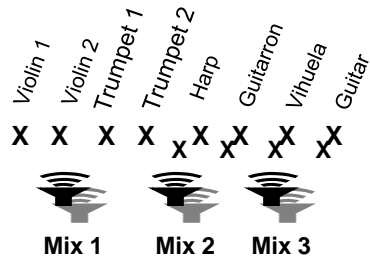

- 1 – Violin 1 / Vox
- 2 – Violin 2 / Vox
- 3 – Trumpet 1 / Vox
- 4 – Trumpet 2 / Vox
- 5- Harp XLR
- 6- Guitarron
- 7 – Vihuela
- 8- Guitar
- 9- Harp Vox
- 10 – Guitarron Vox
- 11 –Vihuela Vox
- 12- Guitar Vox
- 38 – RF HH 1
- 39 – RF HH 2

Show Name
 Ford Amphitheatre
 Date
Mariachi – JALISCO (Act 2)
 Scale: Not To Scale