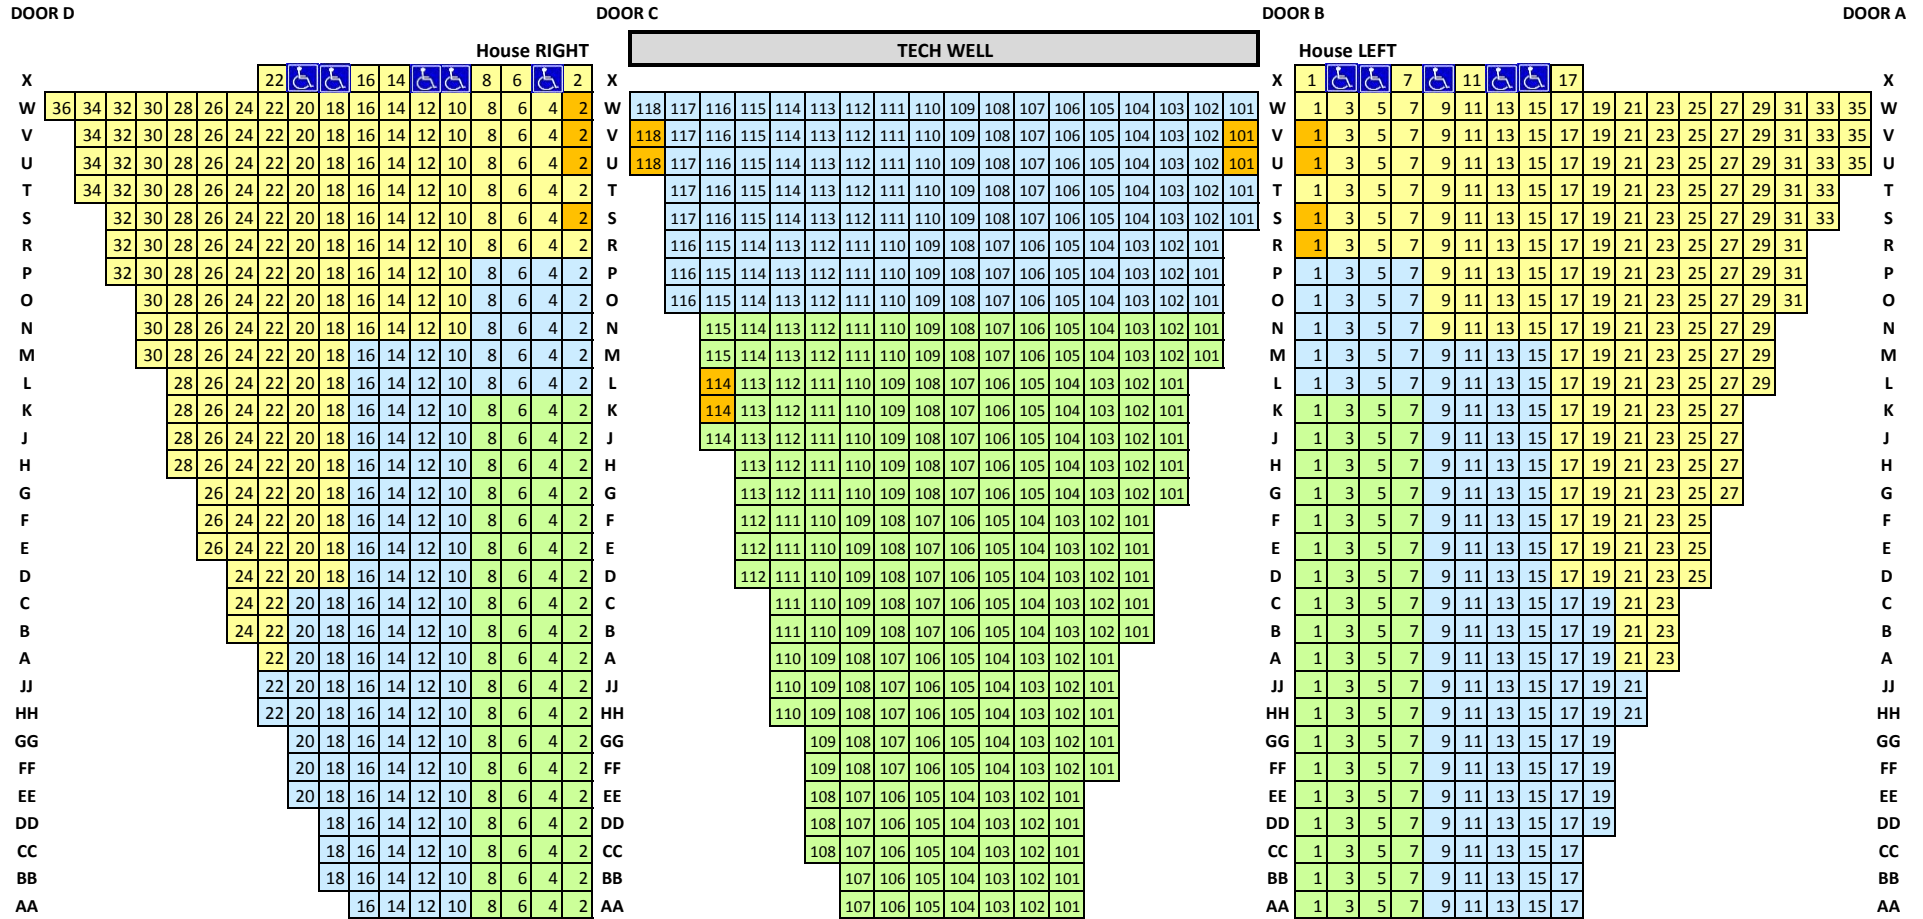

FORD AMPHITHEATRE

Reserved Seating Scale

STAGE

SECTIONS:

Tier 1: 394 seats

Tier 2: 388 seats

Tier 3: 398 seats + ADA 14 seats with pull-up armrest