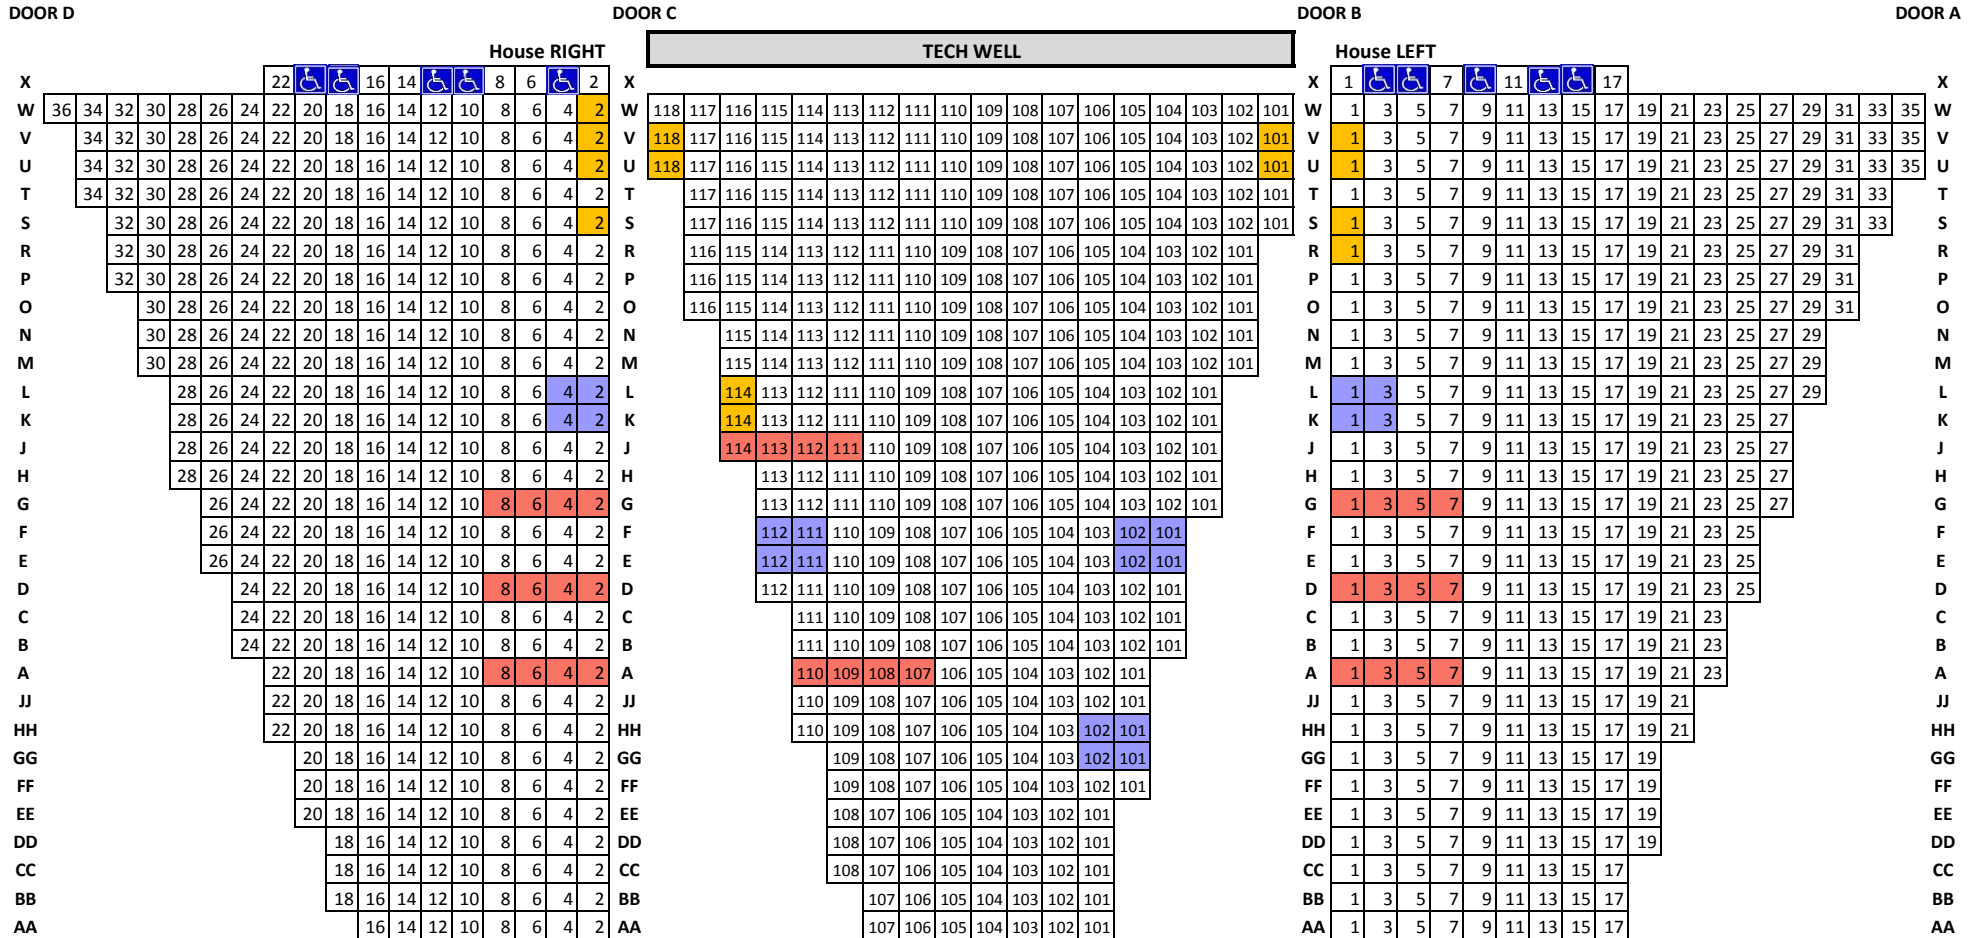

FORD AMPHITHEATRE

County & Press Holds

STAGE

HOLDS:	
County (32)	14 seats with pull-up armrest
Media (20)	