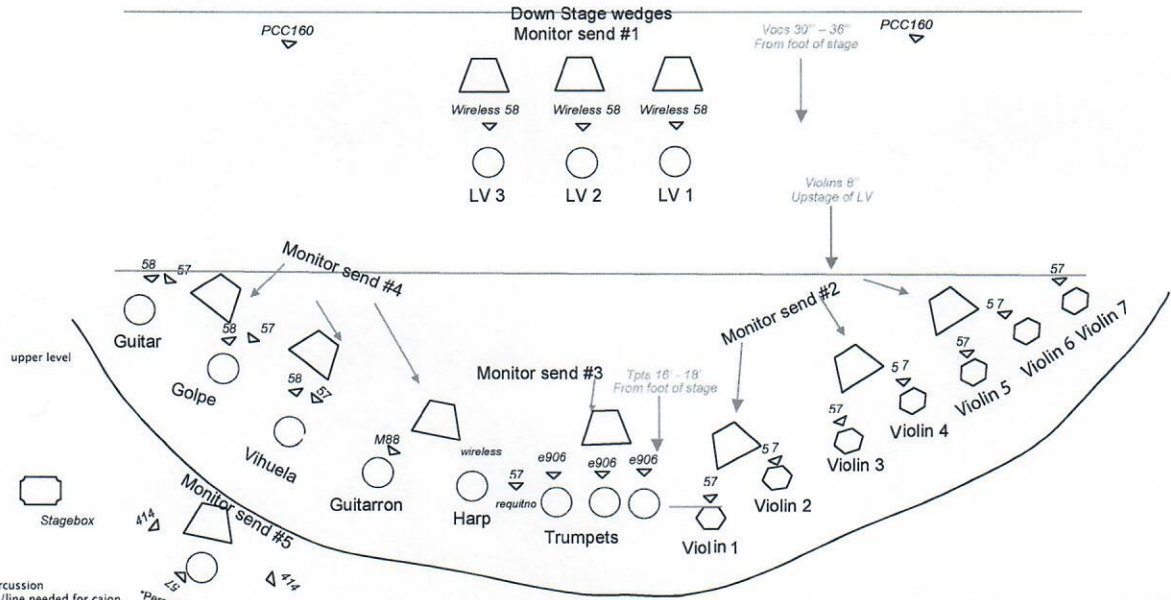

Mariach
no side fills
Not to Scale

*Percussion mic/line needed for cajon
close mic for congas
snare drum
a pair of overheads for other percussion