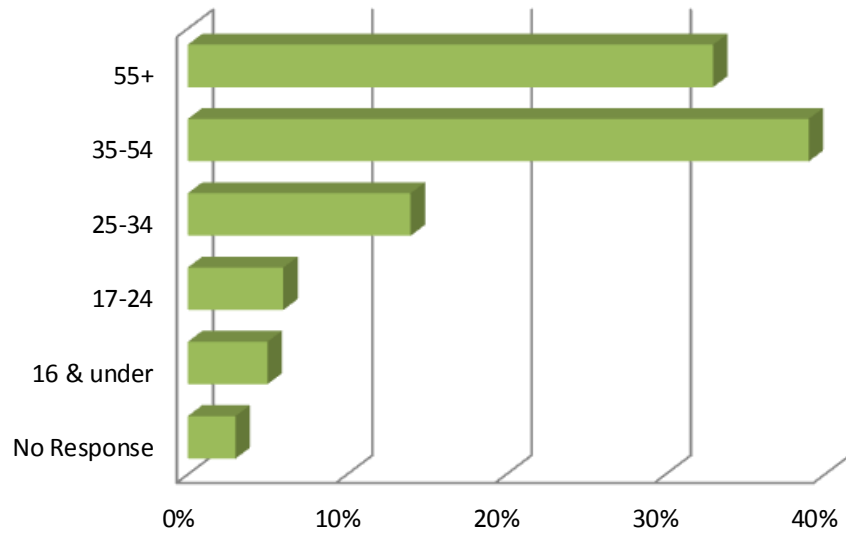

The Communities We Serve

Ford audiences are diverse and reflective of the ethnic composition of LA County. Centrally located within the City of Los Angeles and with programs that take place throughout the County, the Ford draws audiences from all corners of the region—one of the most diverse in the United States.

2018 Ford Theatres Audience Demographics

The Communities We Serve

Theatre Capacity: **1,200**

Average Season Attendance: **40,000**

2018 Ford Theatres Audience - Household Income