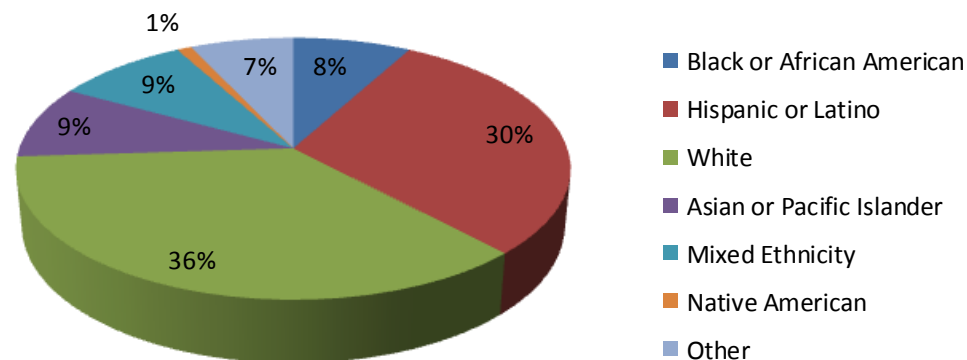

The Communities We Serve

Ford audiences are diverse and reflective of the ethnic composition of LA County. Centrally located within the City of Los Angeles and with programs that take place throughout the County, the Ford draws audiences from all corners of the region—one of the most diverse in the United States.

2018 Ford Theatres Audience Demographics

The Communities We Serve

Theatre Capacity: **1,200**

Average Season Attendance: **40,000**

2018 Ford Theatres Audience - Household Income